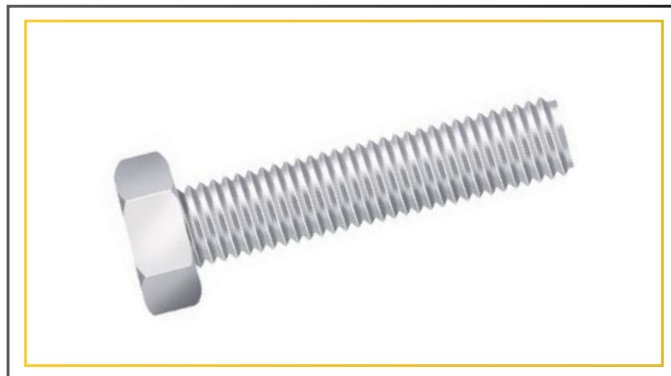

PARAFUSO SEXTAVADO RÔSCA TOTAL (RI)

Finalidade: fixações diversas

Material: aço carbono

Códigos	Descrições	Pçs
PASRI50	PARAF SEXT RI 1/4" X 1/2"	GRANEL
PASRI01	PARAF SEXT RI 1/4" X 3/4"	GRANEL
PASRI02	PARAF SEXT RI 1/4" X 1"	GRANEL
PASRI03	PARAF SEXT RI 1/4" X 1 1/2"	GRANEL
PASRI04	PARAF SEXT RI 1/4" X 2"	GRANEL
PASRI05	PARAF SEXT RI 5/16" X 3/4"	GRANEL
PASRI06	PARAF SEXT RI 5/16" X 1"	GRANEL
PASRI07	PARAF SEXT RI 5/16" X 1 1/2"	GRANEL
PASRI08	PARAF SEXT RI 5/16" X 2"	GRANEL
PASRI09	PARAF SEXT RI 3/8" X 3/4"	GRANEL
PASRI10	PARAF SEXT RI 3/8" X 1"	GRANEL
PASRI12	PARAF SEXT RI 3/8" X 1 1/2"	GRANEL
PASRI13	PARAF SEXT RI 3/8" X 2"	GRANEL
PASRI14	PARAF SEXT RI 3/8" X 2 1/2"	GRANEL